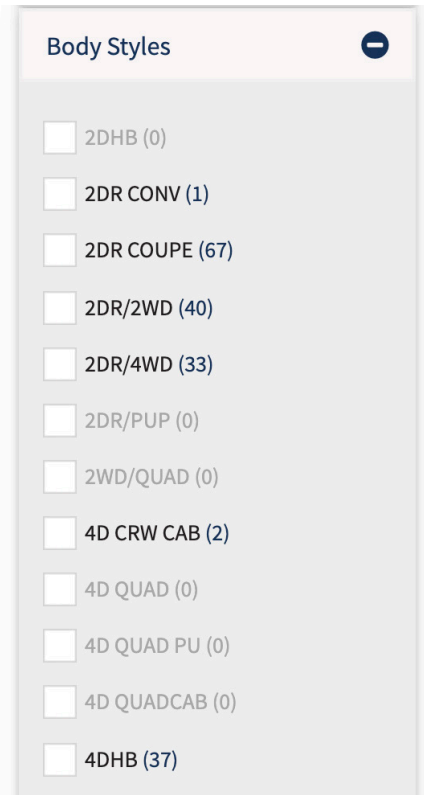

Click on "All Makes" to select a make. Then click "DONE."

Choosing a make will creat 2 additional menu items as shown below.

FORD ✕

All Models DONE

- C MAX ENERGI (1)
- C MAX ENERGI SE (1)
- C MAX HYBRID SE (3)
- C MAX SE (1)
- C MAX SEL HYBRI (1)
- C MAX TITAN HYB (2)
- CROWN VICTORIA (1)
- E-250 (1)
- E-350 SD (1)

Search by keyword SEARCH

Click on "All Models" to choose a model.

Trims

All Trims DONE

- ELECTRIC (1)
- ENERGI (1)
- ENERGI SE (1)
- FX2 (1)
- FX4 (4)
- GT (14)
- GT PRM (2)
- HYBRID (1)
- HYBRID PLAT. (1)

Click on "All Trims" if you would like to choose a trim.

Click the plus sign “+” next to “Body Styles” to choose body styles. Options may be grayed out based on your choices for make or model. This menu extends well beyond what is shown in the picture at the left.