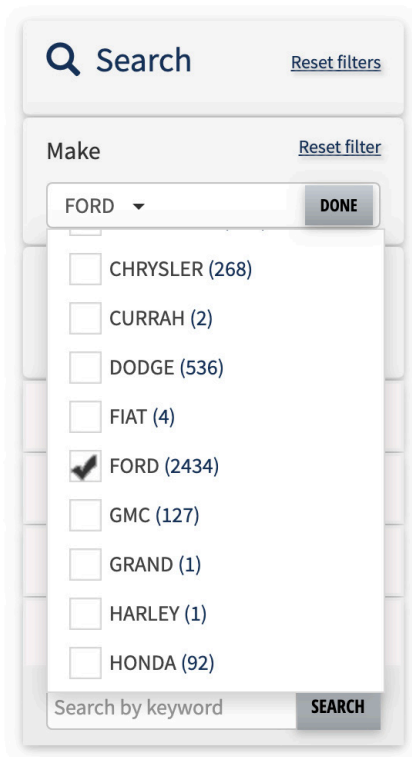

Click on "All Makes" to select a make. Then click "DONE."

Choosing a make will creat 2 additional menu items as shown below.