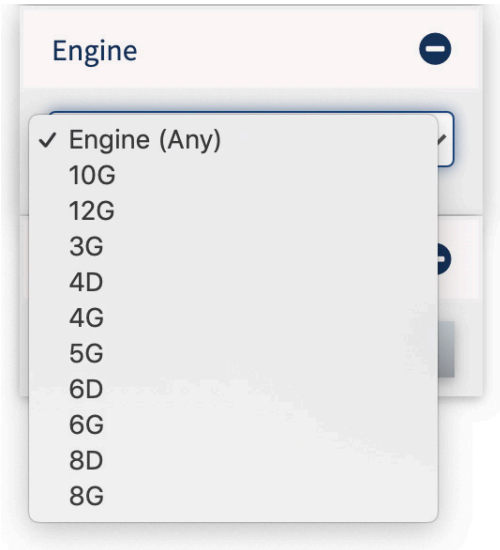

You can also search by engine.